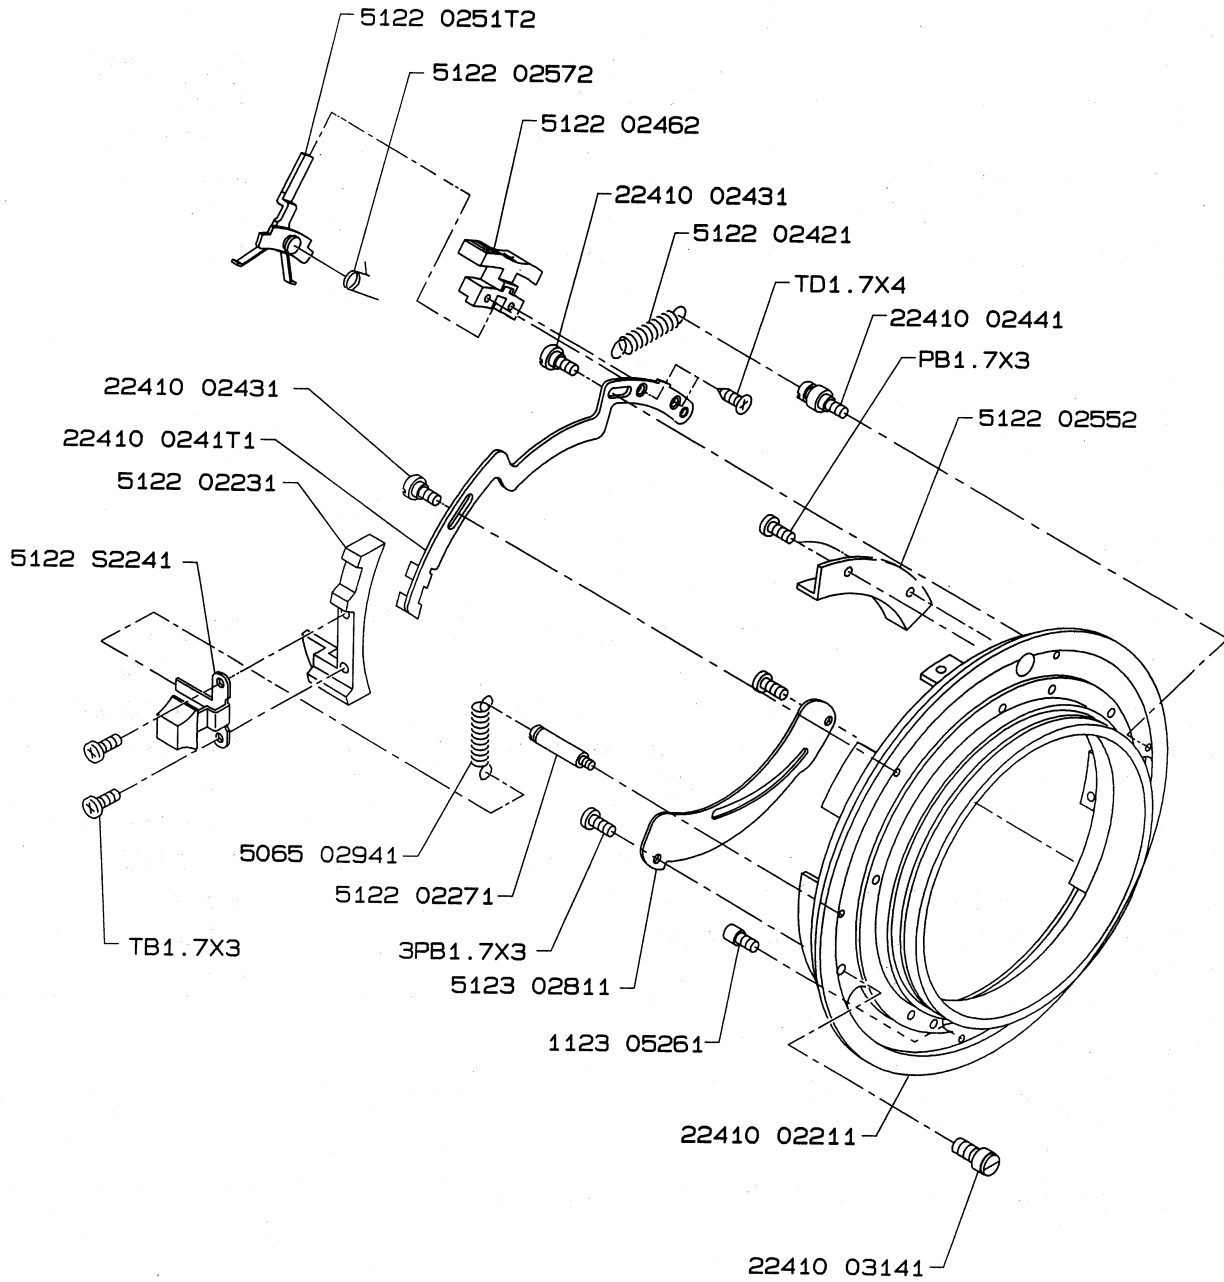

RZ67 PROFESSIONAL II

M 140mm F4.5 M/L - A Lens Ass'y 2

DETAIL C

DETAIL D