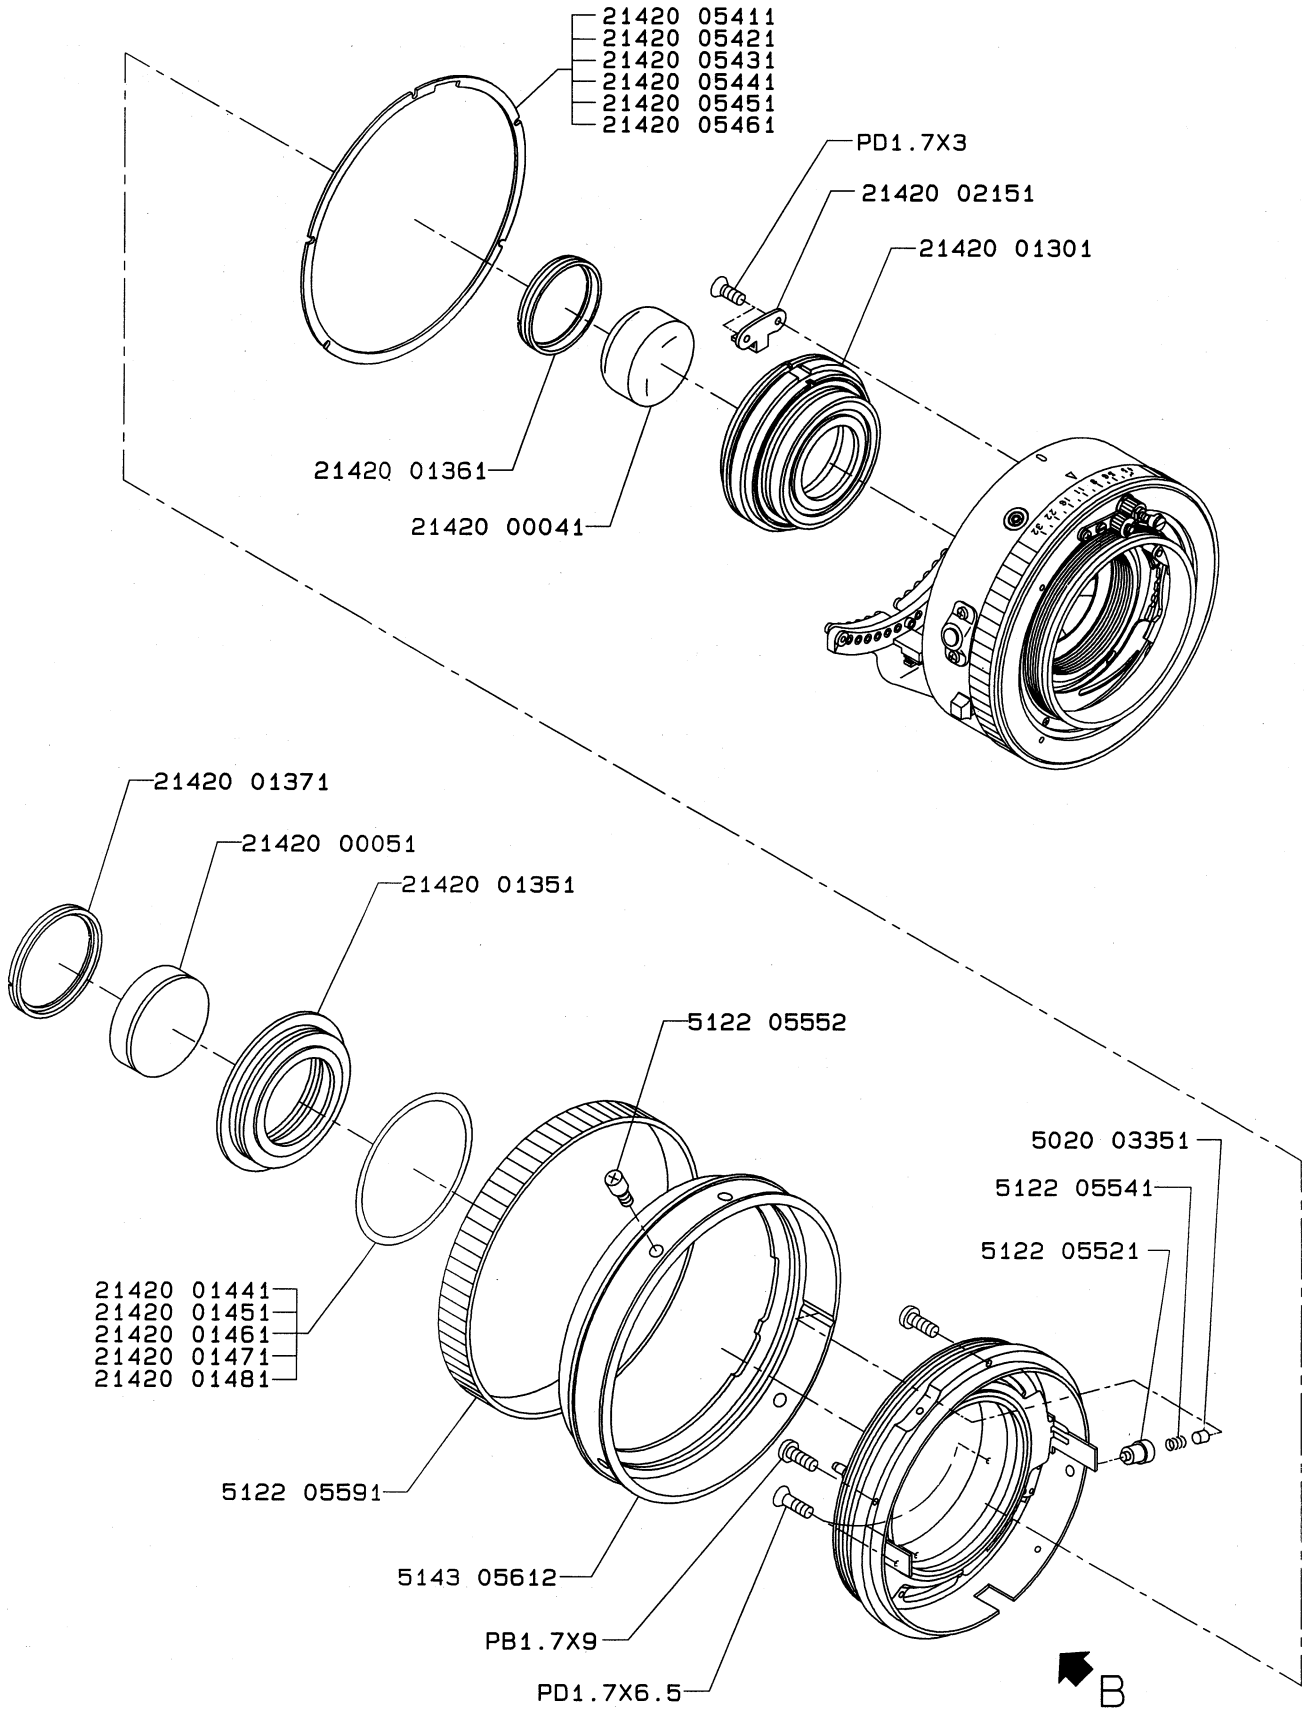

RZ67 PROFESSIONAL II

M 140mm F4.5 M/L - A Lens Ass'y 2

DETAIL C

DETAIL D