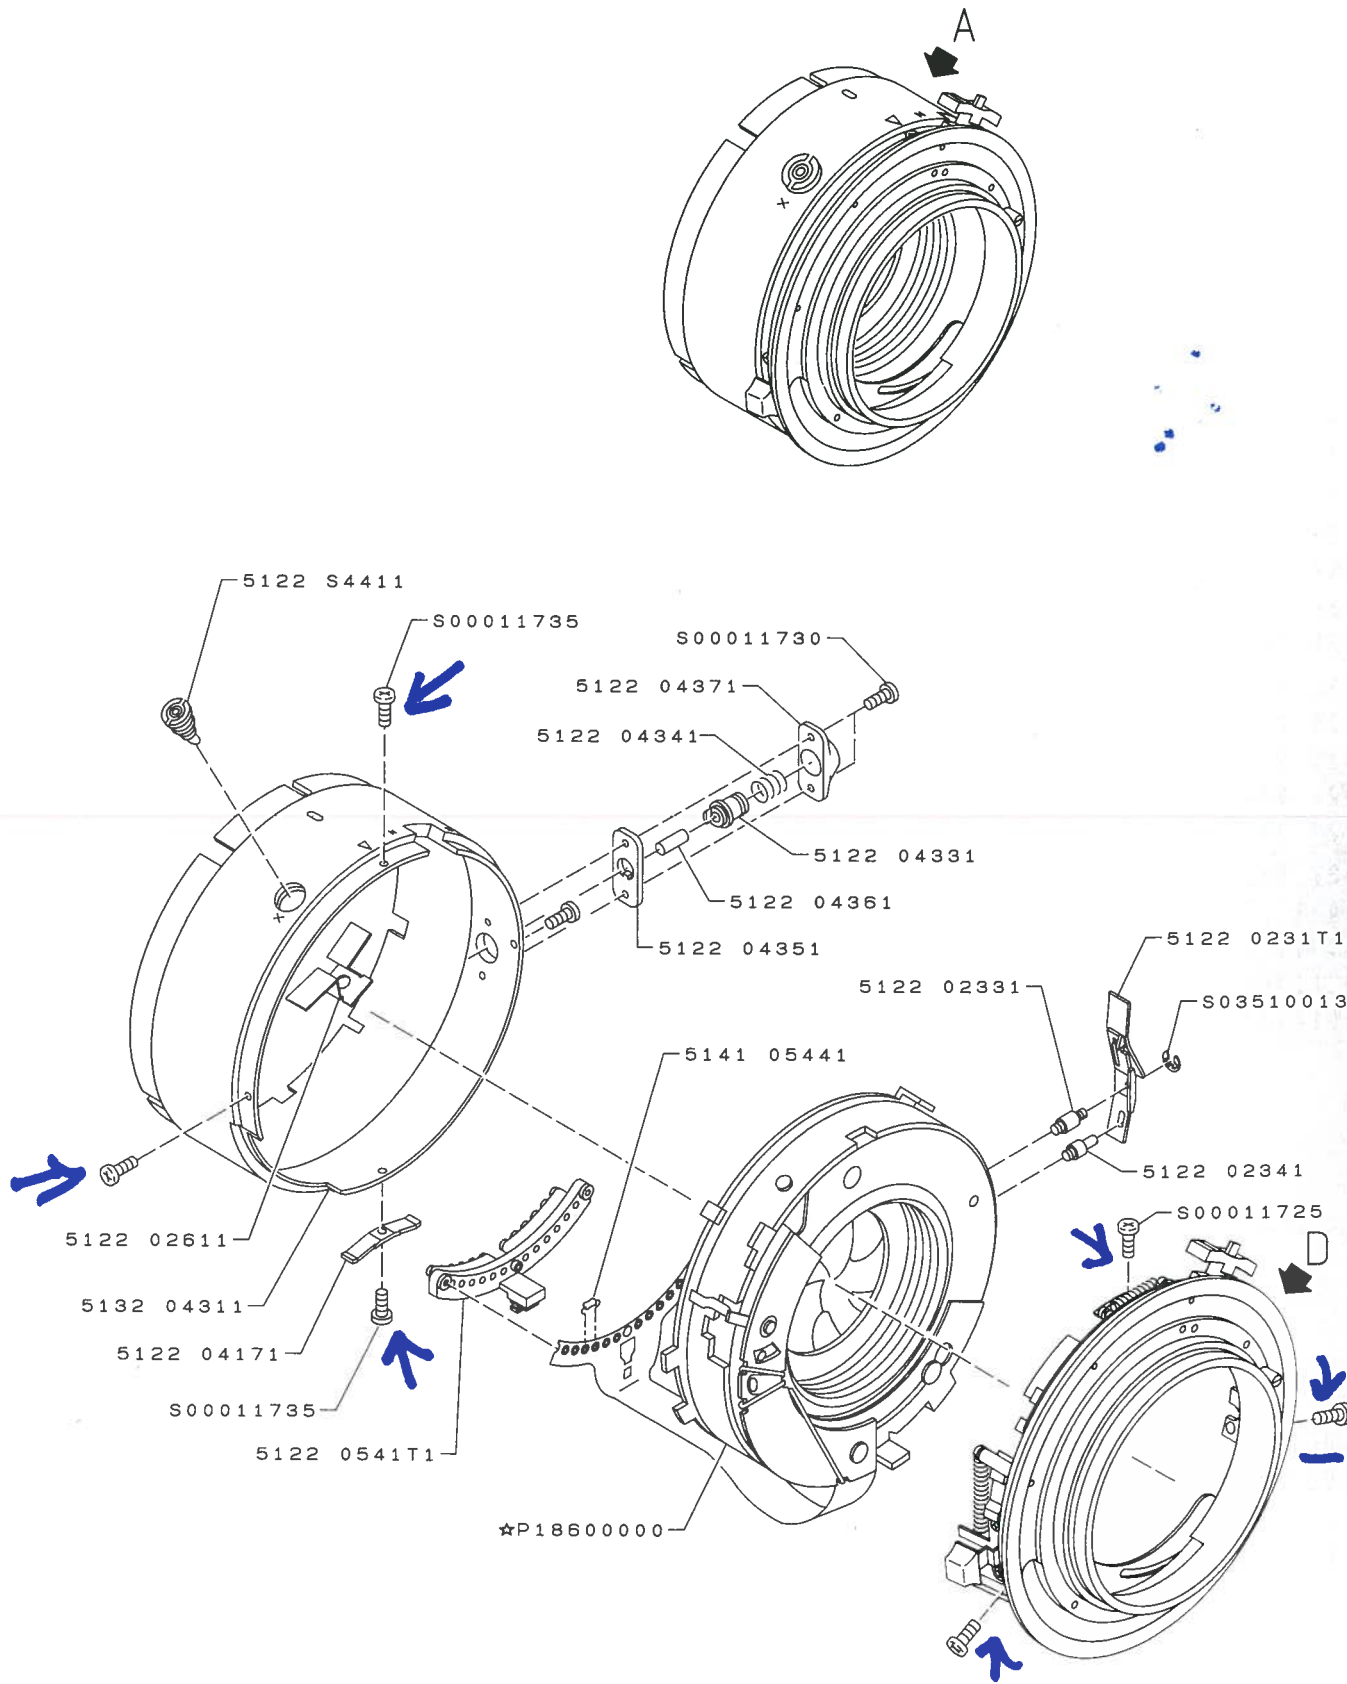

DETAIL "A" Shutter Cover Ass'y

27-

## Fisheye Z37mm f/4.5W Lens Ass'y