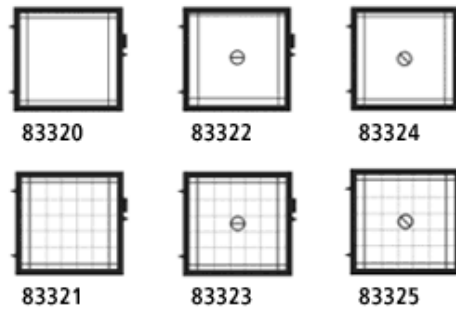

Notes:

1. Not compatible with C33

Mamiya C330S, C220F**Mamiya RB67 Pro, Pro SD**

Notes:

1. Focusing screen installed in frame

2. Metering compensation may be required when using AE prism finder
-

Mamiya RZ67 Pro, Pro II