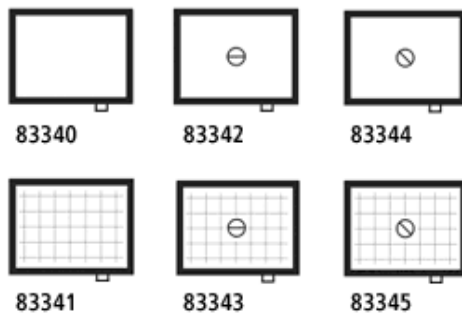

Mamiya 645 Super, Pro, Pro TL

Notes:

1. Focusing screen installed in frame
2. Metering compensation may be required when using AE prism finder

Mamiya C220