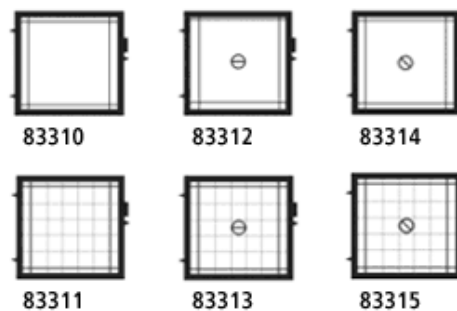

Mamiya RB67 Pro, Pro SD

Notes:

1. Focusing screen installed in frame