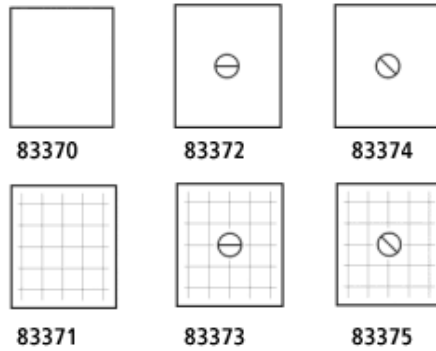

Notes:

1. Not compatible with C220F (see C330S)