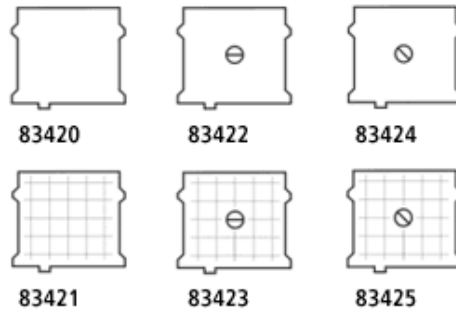

Bronica

Bronica ETR, ETRS, ETRSi

Notes:

1. Focusing screen installed in frame
2. Metering compensation may be required when using AE prism finder

Bronica
Fuji
Hasselblad
Mamiya
Pentax
Rolleiflex
Yashica

Bronica GS-1