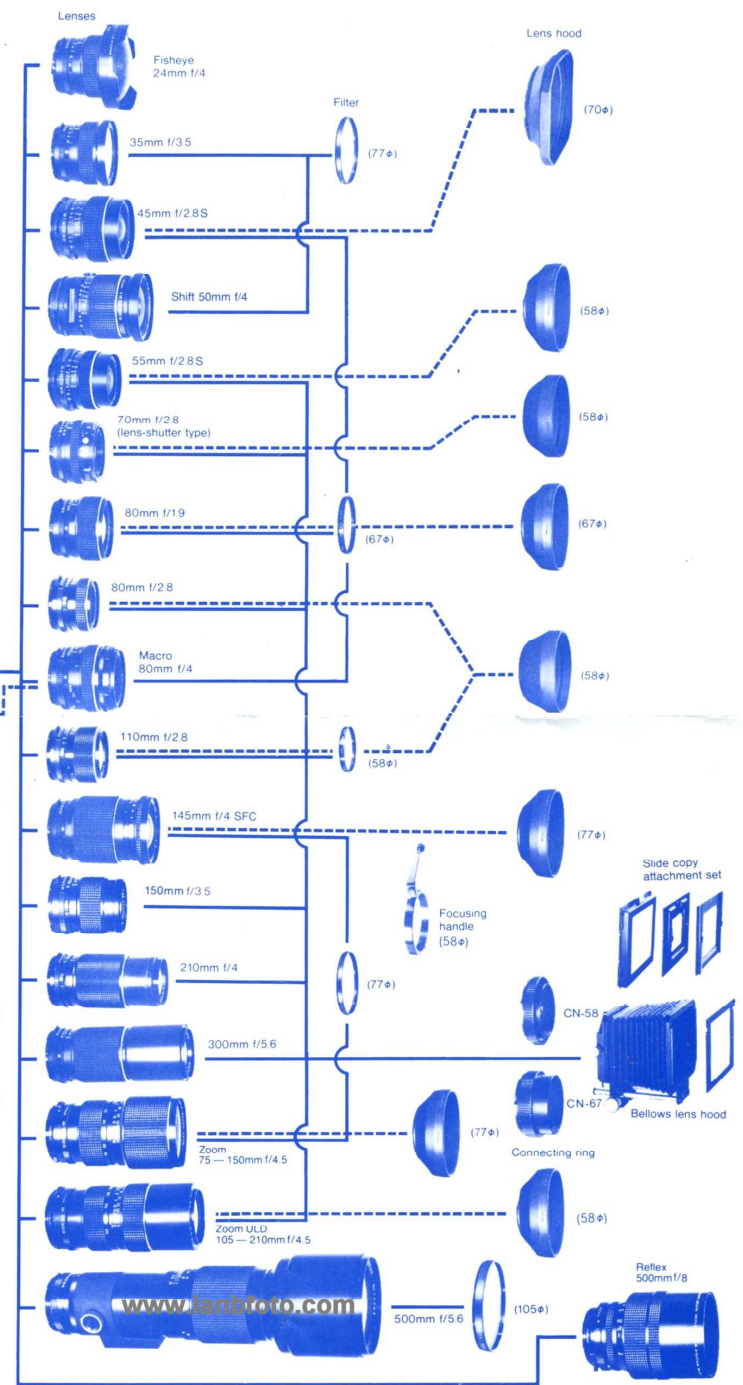

Mamiya M645
System Chart
www.ianbfoto.com

* Due to a modification of the product, design and specifications are subject to change without notice.